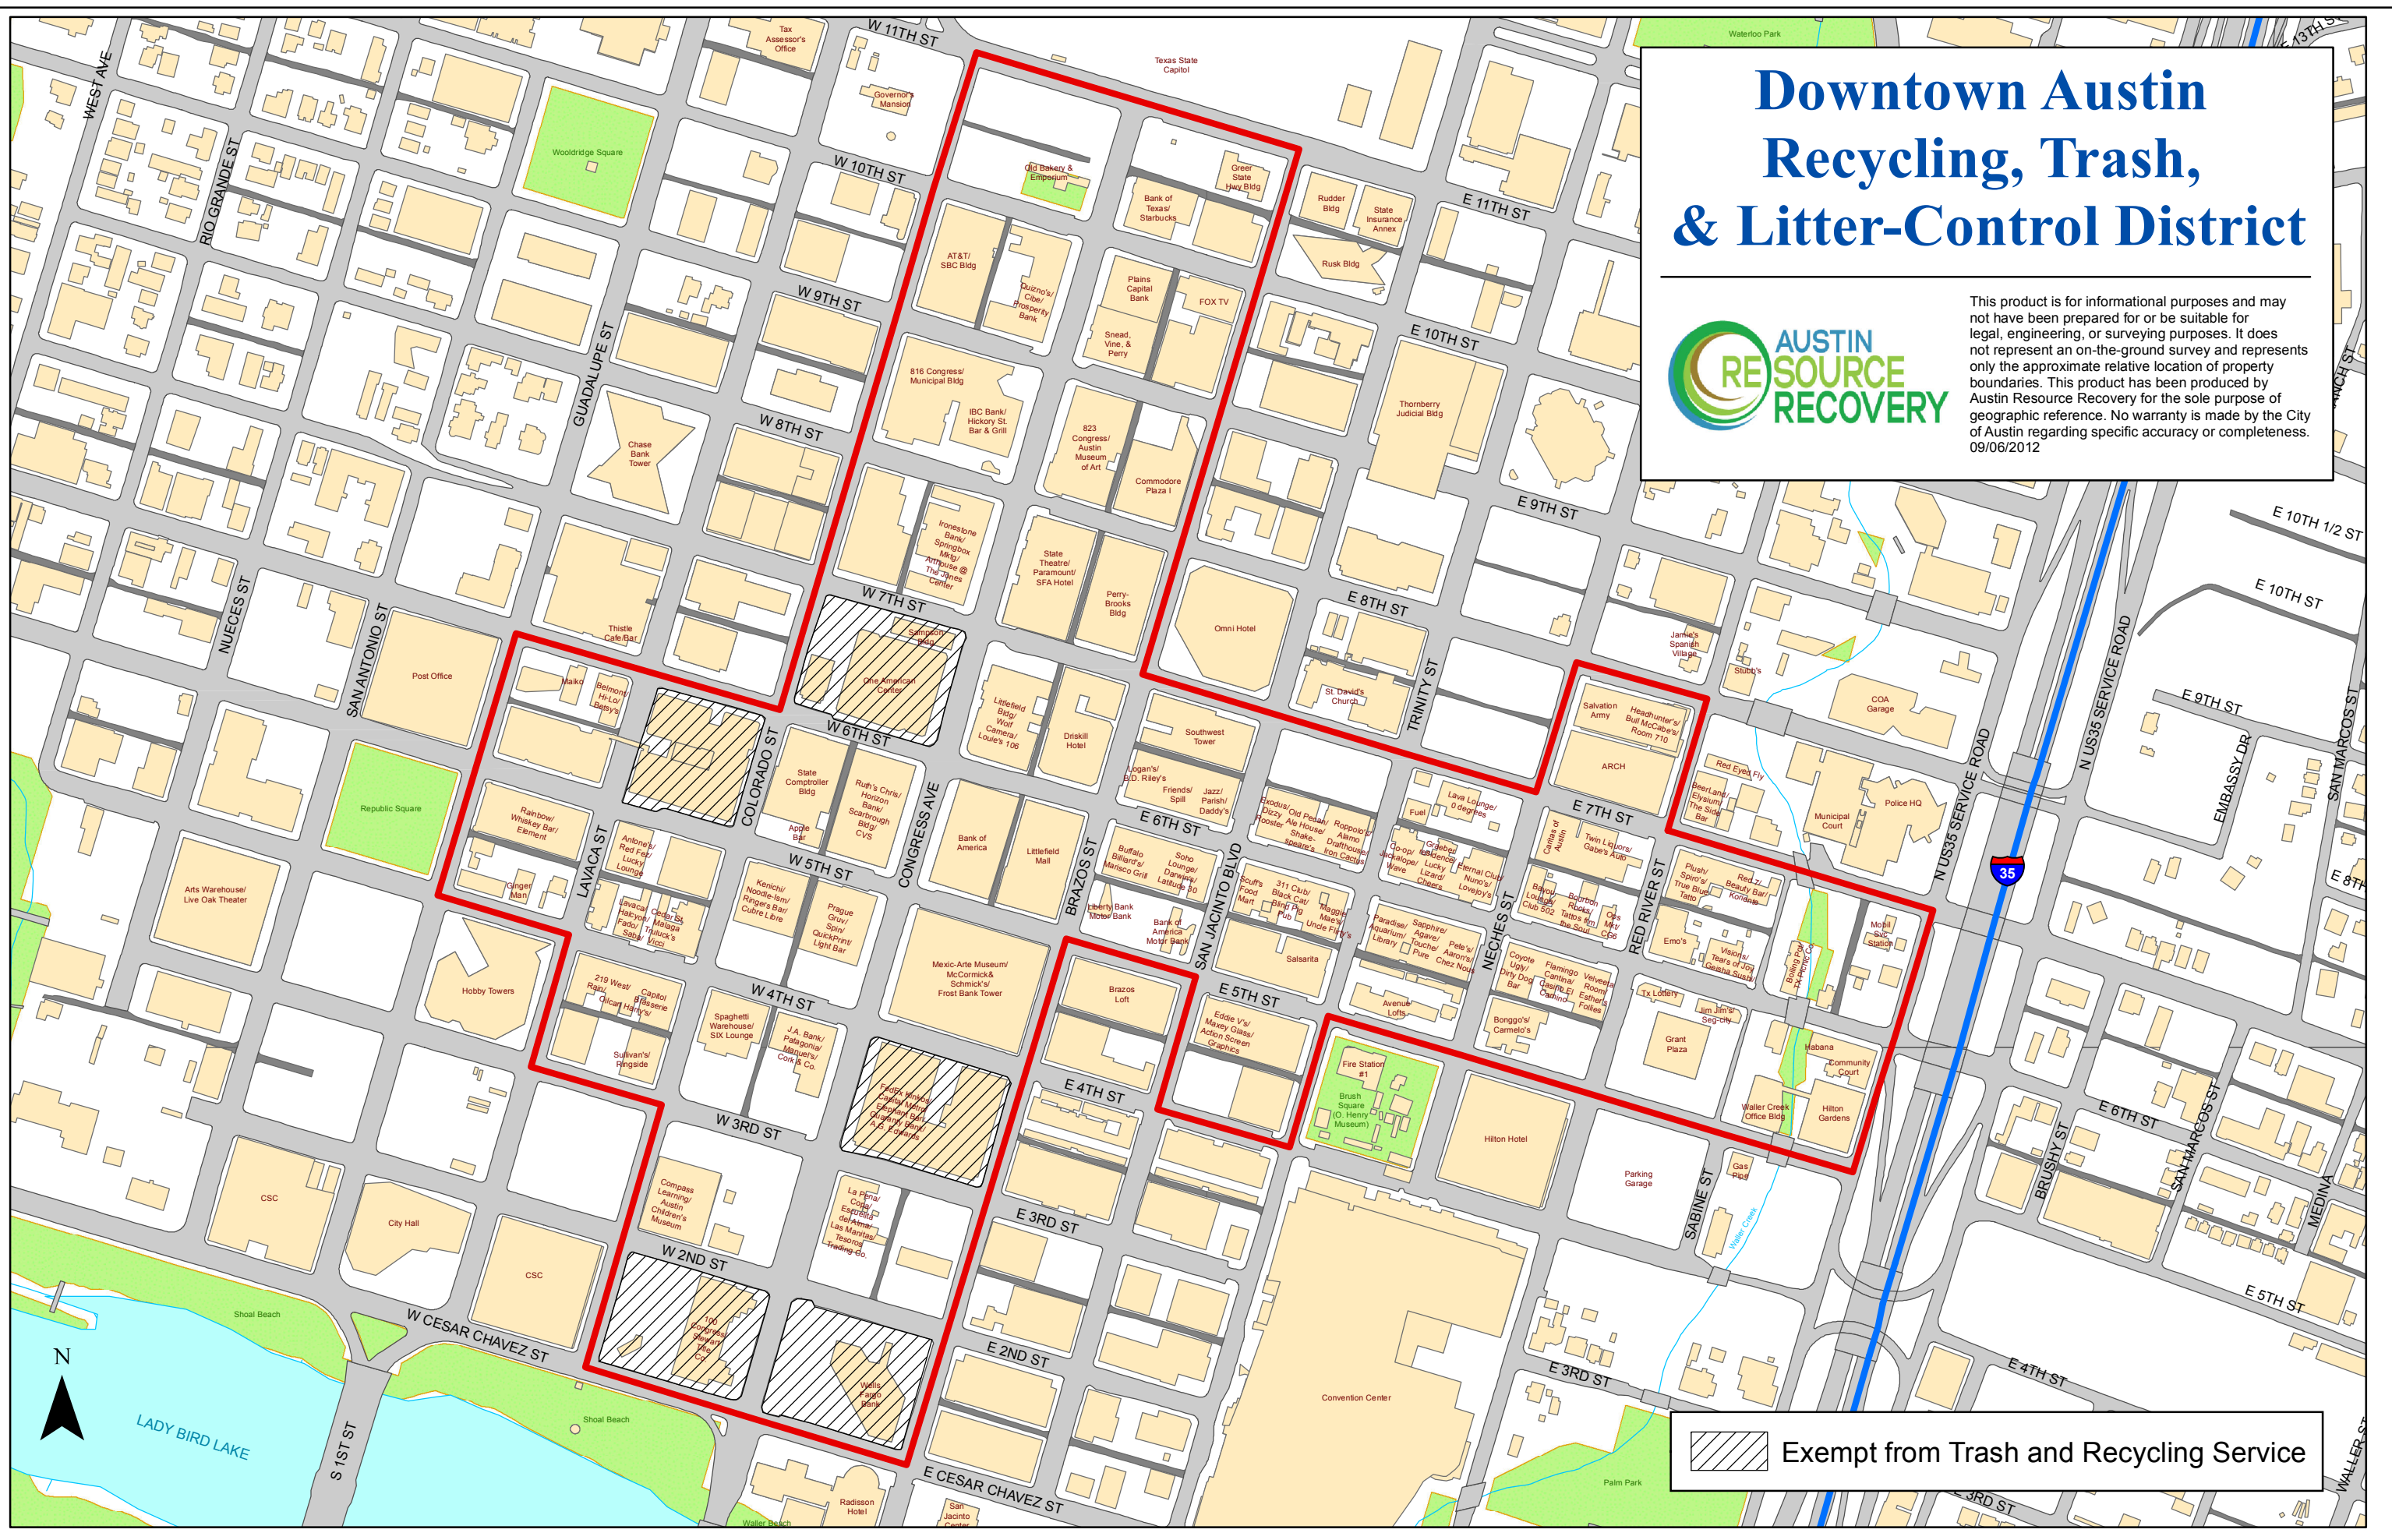

Downtown Austin Recycling, Trash, & Litter-Control District

This product is for informational purposes and may not have been prepared for or be suitable for legal, engineering, or surveying purposes. It does not represent an on-the-ground survey and represents only the approximate relative location of property boundaries. This product has been produced by Austin Resource Recovery for the sole purpose of geographic reference. No warranty is made by the City of Austin regarding specific accuracy or completeness. 09/06/2012